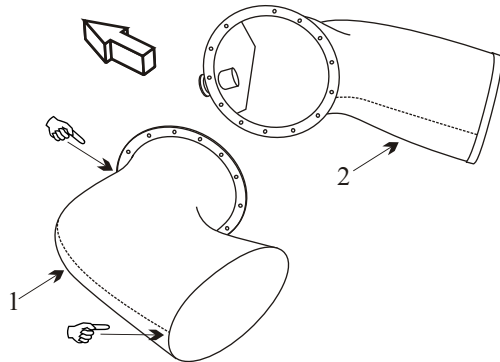

# BEECHCRAFT 1900/1900 C/1900 D

Item	Part Number	Description
1	129-950000-1	STACK ASSY LEFT HAND
1	129-950000-15	STACK ASSY LEFT HAND
2	129-950020-1	STACK ASSY RIGHT HAND
2	129-950020-11	STACK ASSY RIGHT HAND
2	129-950031-1	STACK ASSY RIGHT HAND
NS	129-910047-1	ENGINE MOUNT
NS	129-910047-13	ENGINE MOUNT
NS	129-910047-17	ENGINE MOUNT
NS	VARIOUS	SEAT BASE

 Inspect for cracks in this area.