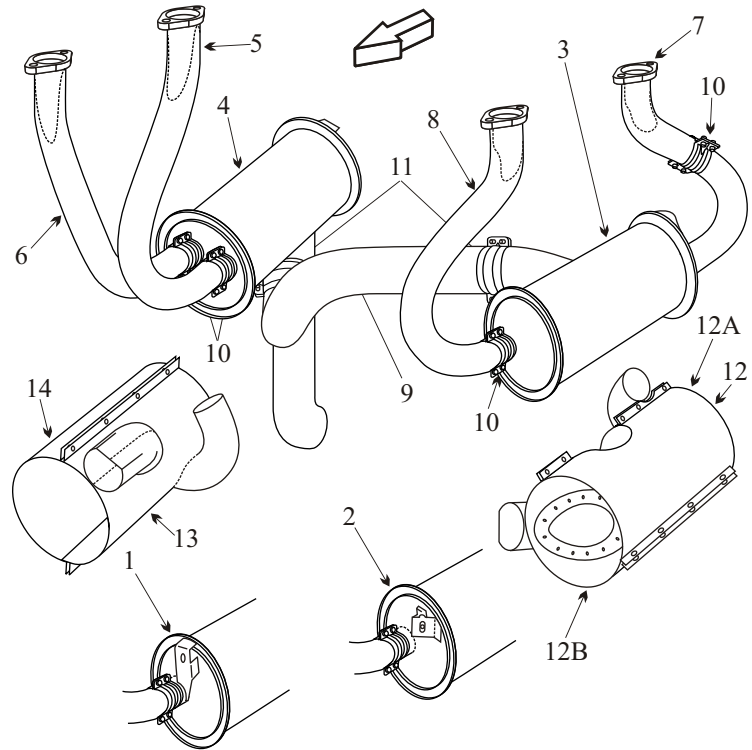

Exhaust Systems Engine Mounts Carb Air Boxes

Shrouds • Seats • Piston • Turbine • Radial • Vintage • And More...

CESSNA 177 RG CARDINAL

SN 1-1366
F1-177

Item	Part Number	Description	
1	2054000-31	MUFFLER LEFT HAND	SN 0001 0787
2	2054000-40	MUFFLER LEFT HAND	SN 0788 1201
3	2054000-42 *	MUFFLER LEFT HAND	SN 1202 and on
4	2054000-38	MUFFLER RIGHT HAND	
5	2054002-16	RISER RIGHT HAND INBOARD	
6	2054002-14	RISER RIGHT HAND OUTBOARD	
7	2054001-16	RISER LEFT HAND AFT	
8	2054001-18	RISER LEFT HAND FWD	
9	2054019-1	CROSSOVER PIPE	
10	0750161-25	CLAMP HALF	
11	2054020-1	CROSSOVER CLAMP HALF	
12	2054018-14	SHROUD ASSY LEFT HAND (ONE PIECE)	
12A	2054018-19	SHROUD HALF ASSY LH UPPER	
12B	2054018-23	SHOULD HALF ASSY LH LOWER	
13	2054017-1	SHROUD HALF ASSY RH INBOARD	
14	2054017-2	SHROUD HALF ASSY RH OUTBOARD	
NS	77611	GASKET	
NS	2052030-2	INDUCTION AIR PLENUM	SN 0001 0592
NS	2052030-4	INDUCTION AIR PLENUM	SN 0593 and on
NS	2051000-1	ENGINE MOUNT	
NS	J-9613-59	SHOCK MOUNT	
NS	VARIOUS	SEAT BASE	

The muffler must have inner flame tubes still attached to be serviceable.

• SE80-6 & SE77-35 Must be done for warranty to be honored

* USED on All A/C See SE77-35

(toll free) 1-888-388-8803 1-780-447-5955 Fax: 1-780-447-5980
 sales@acornwelding.com parts@acornwelding.com www.acornwelding.com