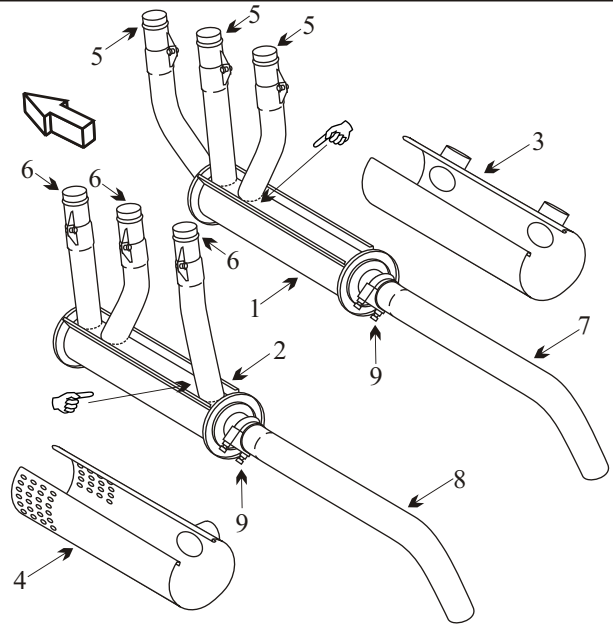

Exhaust Systems Engine Mounts Carb Air Boxes
 Shrouds • Seats • Piston • Turbine • Radial • Vintage • And More...

MAULE M4/5 FRANKLIN 220HP

Item	Part Number	Description
1		MUFFLER RIGHT HAND
2		MUFFLER LEFT HAND
3		SHROUD RIGHT HAND
4		SHROUD LEFT HAND
5		RISER RIGHT HAND
6		RISER LEFT HAND
7		TAILPIPE RIGHT HAND
8		TAILPIPE LEFT HAND
9		CLAMP
-	321-010	FLANGE

- Inspect area where shroud attach brackets are welded to muffler.
- Inspect muffler for blisters or bulges under heat shroud.
- ☞ Inspect the area where riser attaches to the body of the muffler for cracks.