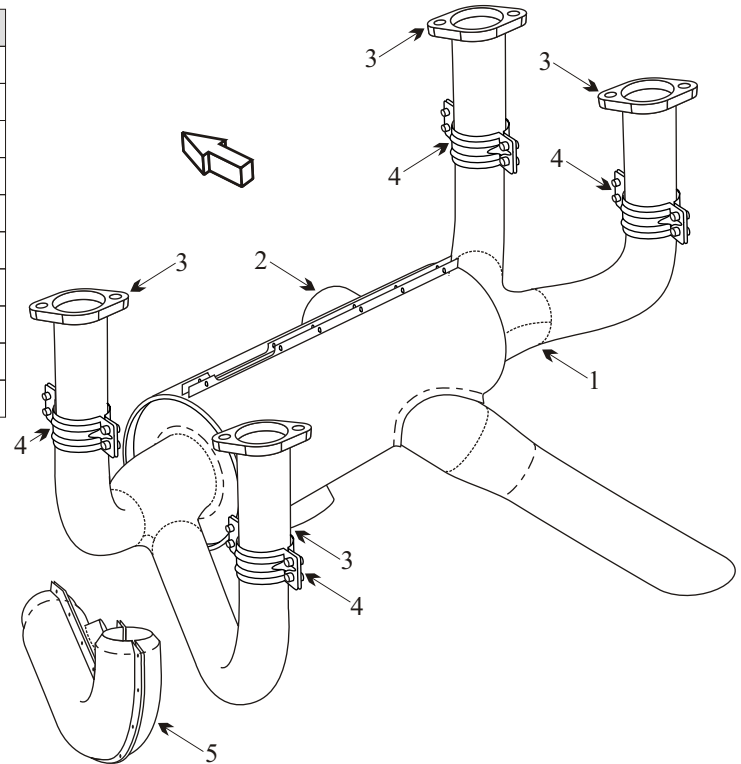

Exhaust Systems Engine Mounts Carb Air Boxes

Shrouds • Seats • Piston • Turbine • Radial • Vintage • And More...

AMERICAN GENERAL/GRUMMAN AA5 TRAVELER SN: AA5-0001-0640

Item	Part Number	Description
1 & 2	099001-025	MUFFLER & SHROUD
1	099001-148	MUFFLER
2	099001-140	SHROUD
3	099001-102	RISER
4	099005-401	CLAMP HALF
5	503005-504	CARB HEAT ASSY
-	77611	GASKET
-	5503001-501	CARB AIR BOX ASSY
-	5501110-501	ENGINE MOUNT
-	J-7402-24	SHOCK MOUNT