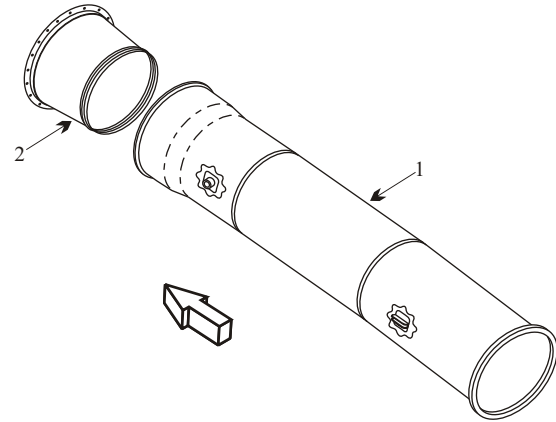

Exhaust Systems Engine Mounts Carb Air Boxes

Shrouds • Seats • Piston • Turbine • Radial • Vintage • And More...

BAE JETSTREAM 3 1/32

Item	Part Number	Description
1	1379048H401	EXHAUST PIPE ASSY
-	1379047H401	EXHAUST PIPE ASSY SHROUD
2	1379049H401	EXHAUST STUB PIPE
2	1379049H403	EXHAUST STUB PIPE <small>POST 7799</small>
-	1379116H407	OIL TANK RIGHT HAND
-	1379116H405	OIL TANK LEFT HAND

- Inspect mounting flange at bolt holes for cracks.
- Inspect for cracks at the spot welds on doublers.

(toll free) 1-888-388-8803 1-780-447-5955 Fax: 1-780-447-5980
sales@acornwelding.com parts@acornwelding.com www.acornwelding.com