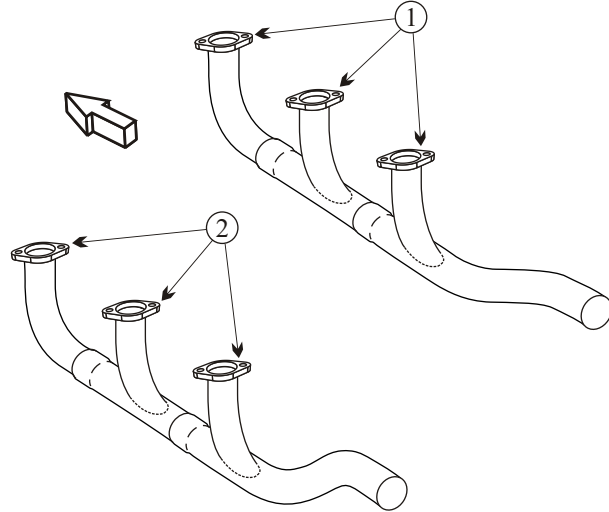

Exhaust Systems Engine Mounts Carb Air Boxes

Shrouds • Seats • Piston • Turbine • Radial • Vintage • And More...

LAKE LA-250 RENEGADE WITH IO 540 LYCOMING ENGINE

Item	Part Number	Description
1	3-6511-2	EXHAUST MANIFOLD RIGHT HAND
2	3-6511-1	EXHAUST MANIFOLD LEFT HAND
-	77611	GASKET

- Inspect tailpipe for thinning and internal corrosion.
- Inspect the aft flange that is the main load bearer of the tailpipe.

(toll free) 1-888-388-8803 1-780-447-5955 Fax: 1-780-447-5980
sales@acornwelding.com parts@acornwelding.com www.acornwelding.com