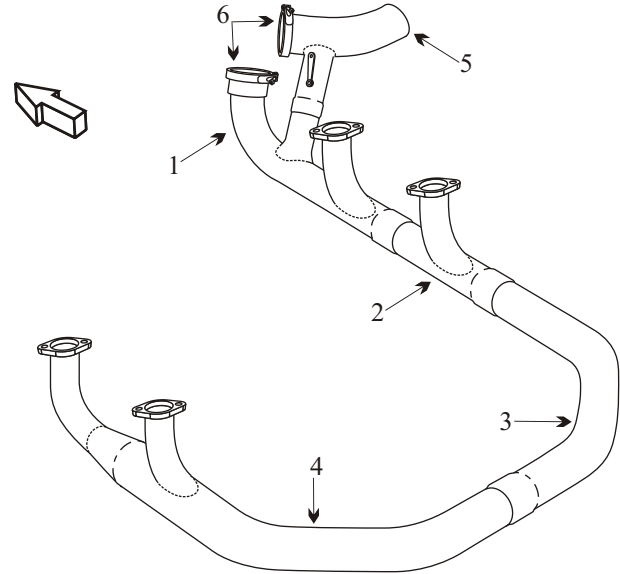

Exhaust Systems Engine Mounts Carb Air Boxes

Shrouds • Seats • Piston • Turbine • Radial • Vintage • And More...

LAKE LA4 WITH 10 360 TURBO CHARGED ENGINE

Item	Part Number	Description
1	RJ5452-42	EXHAUST STACK
2	RJ5452-32	EXHAUST STACK
3	RJ5452-22	EXHAUST STACK
4	RJ5452-11	EXHAUST STACK
5	RJ5478	WASTEGATE ASSY
6	RJ0193	CLAMP
-	RJ0114	GASKET TO WASTEGATE
-	RJ0115	GASKET TO STACK
-	RJ4120-11	SPRING WASTEGATE
-	77611	GASKET

- Inspect tailpipe for thinning and internal corrosion.
- Inspect the aft flange that is the main load bearer of the tailpipe.
- Inspect joints for freedom of movement and distortion.

(toll free) 1-888-388-8803 1-780-447-5955 Fax: 1-780-447-5980
sales@acornwelding.com parts@acornwelding.com www.acornwelding.com