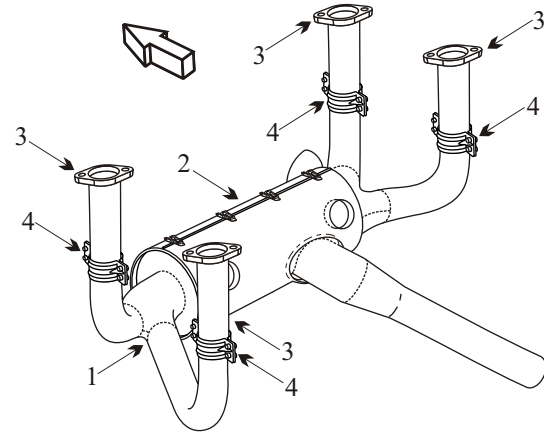

# Exhaust Systems Engine Mounts Carb Air Boxes

Shrouds • Seats • Piston • Turbine • Radial • Vintage • And More...

## ROCKWELL COMMANDER 100 DARTER

Item	Part Number	Description
1 & 2	099001-002	MUFFLER & SHROUD
1	099001-135	MUFFLER
2	099001-001	SHROUD
3	099001-102	RISER
4	099001-401	CLAMP HALF
-	77611	GASKET
-	36533	CARB AIR BOX ASSY
-	36001	ENGINE MOUNT
-	J-7402-26	SHOCK MOUNT