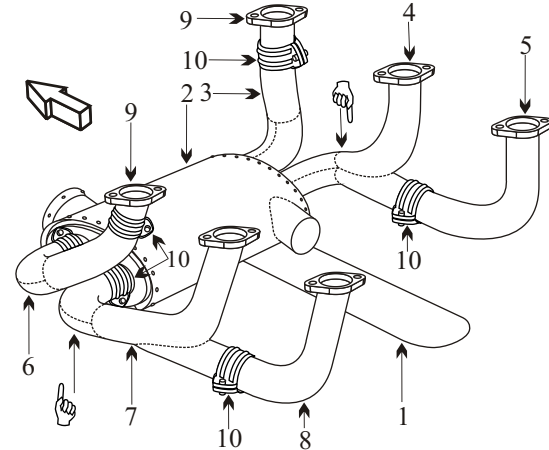

Exhaust Systems Engine Mounts Carb Air Boxes

Shrouds • Seats • Piston • Turbine • Radial • Vintage • And More...

SOCATA TB20 TRINIDAD GT WITH LYCOMING IO 540 ENGINE

Item	Part Number	Description
1	TB20 5600500000	MUFFLER ASSY
2	TB20 5600002340	HEAT MUFF SHROUD
3	TB20 52000020	RISER STACK RIGHT HAND FRONT
4	TB20 52000016	RISER STACK RIGHT HAND CENTER
5	TB20 52000018	RISER STACK RIGHT HAND REAR
6	TB20 52000019	RISER STACK LEFT HAND FRONT
7	TB20 56000008	RISER STACK LEFT HAND CENTER
8	TB20 52000017	RISER STACK LEFT HAND REAR
9	TB20 56000011	FLANGE STUB
10	TB10 56008001	CLAMP ASSY
-	77611	GASKET

☞ This part has a hot area at the elbow, inspect this area for black flaking metal and bulges.

(toll free) 1-888-388-8803 1-780-447-5955 Fax: 1-780-447-5980
 sales@acornwelding.com parts@acornwelding.com www.acornwelding.com