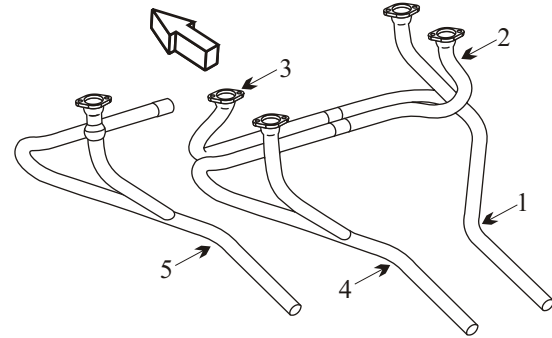

Exhaust Systems Engine Mounts Carb Air Boxes

Shrouds • Seats • Piston • Turbine • Radial • Vintage • And More...

PIPER PA-30/39 TWIN COMANCHE

Item	Part Number	Description	Code
1	23850-008	STACK RIGHT FRONT	
2	23850-011	STACK RIGHT REAR	
3	23850-010	STACK LEFT FRONT	
4	23850-012	STACK LEFT REAR (PA-30 ONLY)	
5	23850-014	STACK LEFT REAR (PA-30 & PA-39 Ball Joint)	
-	77611	GASKET	
-	23883-000	BOX ASSY AIR FILTER	A
-	23883-005	BOX ASSY AIR FILTER	B
-	23561-000	ENGINE MOUNT	
-	J-7763-1	SHOCK MOUNT	
-	J-9612-8	SHOCK MOUNT	

Usable on Codes
A: PA-30 SN 30-2 to 1716 & 1718 to 1744
B: PA-30 SN 1717, 1745 and on
 PA-39 SN 39-1 and on

• Inspect that joints are free of movement and distortion.

(toll free) 1-888-388-8803 1-780-447-5955 Fax: 1-780-447-5980
 sales@acornwelding.com parts@acornwelding.com www.acornwelding.com