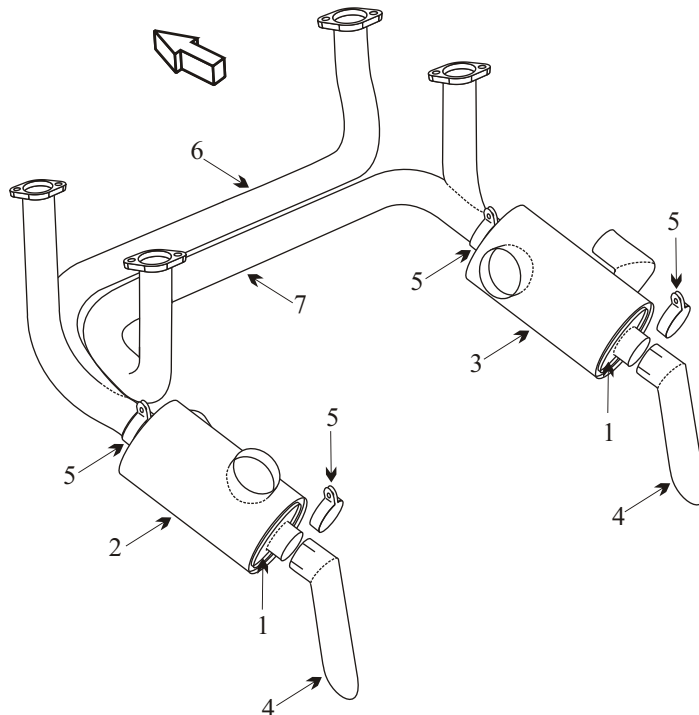

Exhaust Systems Engine Mounts Carb Air Boxes

Shrouds • Seats • Piston • Turbine • Radial • Vintage • And More...

AMERICAN CHAMPION 7GCBC/7GCAA

LYCOMING O320 ENGINE PRE 1974

Item	Part Number	Description
1	3-1079	MUFFLER WITHOUT TAILPIPE
2	4-1106	SHROUD LEFT HAND
3	4-1103	SHROUD RIGHT HAND
4	2-1538	TAILPIPE
5	1-8843	CLAMP
6	7-1093	STACK ASSY FRONT
7	7-1094	STACK ASSY REAR
-	77611	GASKET

AD 80-21-06

7GCAA

Applies to S/N's prior to 280-74.

7GCBC

Applies to S/N's prior to 604-74.

Inspect muffler assemblies for baffle cracking or deterioration.

Inspection required every 100 hrs of operation.

- Inner flame tubes must be attached for the muffler to be serviceable.