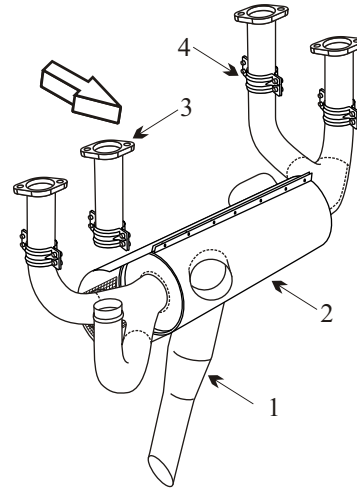

Exhaust Systems Engine Mounts Carb Air Boxes
Shrouds • Seats • Piston • Turbine • Radial • Vintage • And More...

BEECHCRAFT C23 CUSTOM/SUNDOWNER
SN-M1290-2392 WITH LYCOMING O-360 ENGINE

Item	Part Number	Description
1 to 4	099001-020	EXHAUST ASSY
1	099001-127	MUFFLER
2	099001-136	SHROUD
3	099001-120	RISER
4	099001-401	CLAMP HALF RISER STACKS
-	77611	GASKET
-	169-910023-139	CARB AIR BOX
-	169-910046-601	ENGINE MOUNT
-	J-7402-1	SHOCK MOUNT
-	VARIOUS	SEAT BASE

- Inner flame tubes must be attached for the muffler to be serviceable.
- Inspect muffler for blisters or bulges under heat shroud.

(toll free) 1-888-388-8803 1-780-447-5955 Fax: 1-780-447-5980
sales@acornwelding.com parts@acornwelding.com www.acornwelding.com