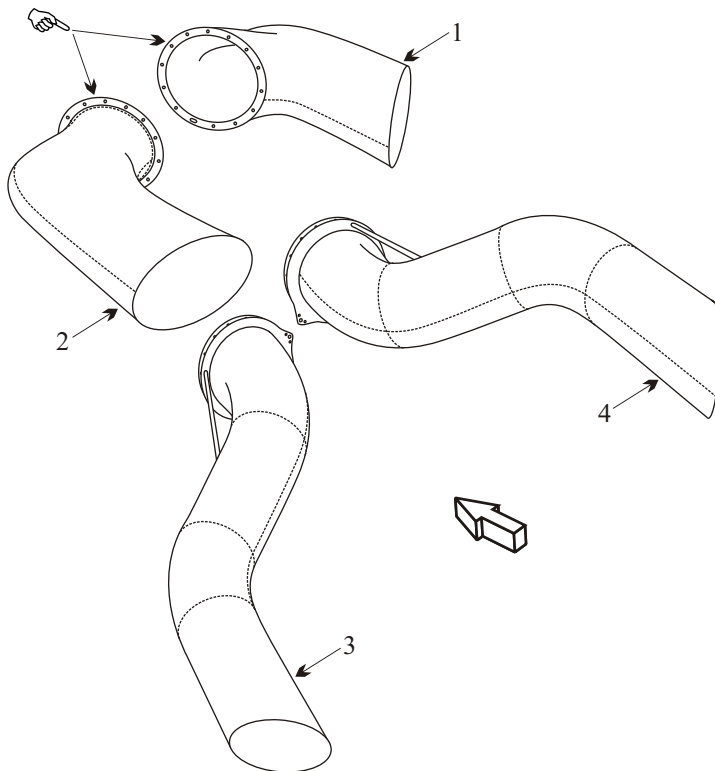

Exhaust Systems Engine Mounts Carb Air Boxes

Shrouds • Seats • Piston • Turbine • Radial • Vintage • And More...

BEECHCRAFT KING AIR 90/99/100

Item	Part Number	Description
1	109-950000-3	STACK ASSY RIGHT HAND
1	109-950000-63	STACK ASSY RIGHT HAND
1	109-950000-99	STACK ASSY RIGHT HAND
2	109-950000-1	STACK ASSY LEFT HAND
2	109-950000-61	STACK ASSY LEFT HAND
2	109-950000-97	STACK ASSY LEFT HAND
-	109-910049-33	HOT LIP ANTI ICE ASSY
-	50-910279-41	ENGINE MOUNT
-	50-910279-21	ENGINE MOUNT
3	90-950012-1	EXHAUST PIPE LEFT ENGINE SN ^{BE-1 to BE-126}
3	90-950012-33	EXHAUST PIPE LEFT ENGINE SN ^{BE-127 and on}
4	90-950012-2	EXHAUST PIPE RIGHT ENGINE SN ^{BE-1 to BE-126}
4	90-950012-34	EXHAUST PIPE RIGHT ENGINE SN ^{BE-127 and on}
-	90-910014-1	ENGINE MOUNT COMPLETE B100

☞ Inspect the piping for mechanical wear areas especially the aft elbow and tail pipe end.

☞ Inspect mounting flange at bolt holes for cracks.

(toll free) 1-888-388-8803 1-780-447-5955 Fax: 1-780-447-5980
 sales@acornwelding.com parts@acornwelding.com www.acornwelding.com