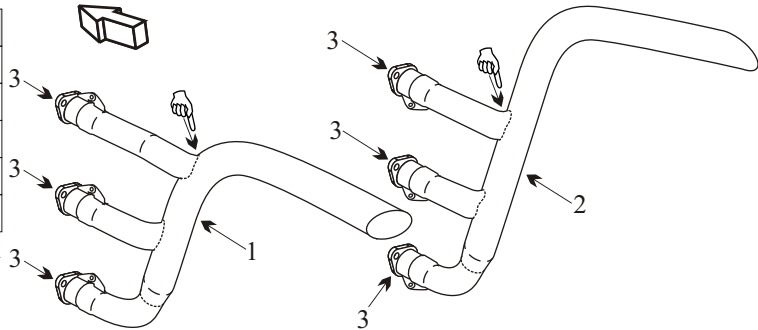

# Exhaust Systems Engine Mounts Carb Air Boxes

Shrouds • Seats • Piston • Turbine • Radial • Vintage • And More...

## BELL 47 (SUMMER) WITH LYCOMING VO-435 ENGINE

| Item | Part Number   | Description              |
|------|---------------|--------------------------|
| 1    | 47-614-802-41 | MANIFOLD ASSY LEFT HAND  |
| 2    | 47-614-802-43 | MANIFOLD ASSY RIGHT HAND |
| 3    | 47-614-802-5  | RISER STUB               |
| -    | 47-682-077-42 | FUEL TANK LEFT HAND      |
| -    | 47-682-077-41 | FUEL TANK RIGHT HAND     |

 This part has a hot area at the elbow, inspect this area for black flaking metal and bulges.

(toll free) 1-888-388-8803 1-780-447-5955 Fax: 1-780-447-5980  
 sales@acornwelding.com parts@acornwelding.com www.acornwelding.com