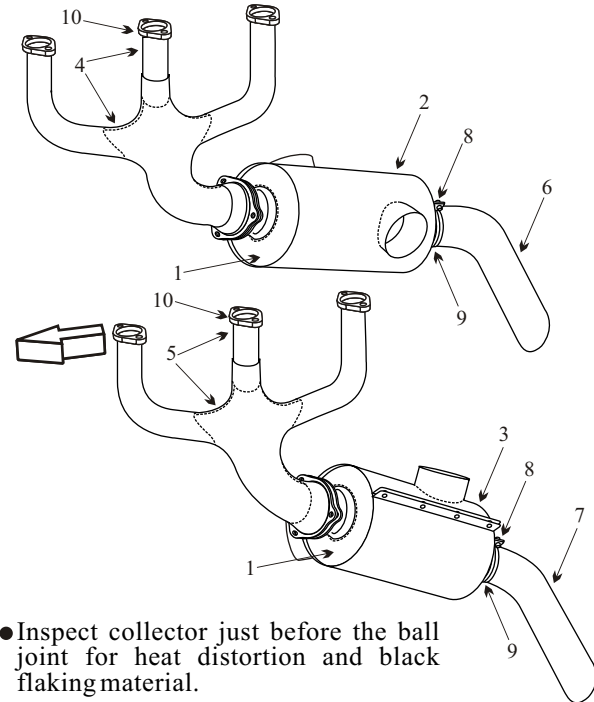

# Exhaust Systems Engine Mounts Carb Air Boxes

Shrouds • Seats • Piston • Turbine • Radial • Vintage • And More...

**CESSNA 182S SKYLANE**  
**CESSNA 182T SKYLANE**  
 AIRCRAFT PRODUCED AFTER 1997

SN 80000 - 80286

SN 80287 AND ON

Item	Part Number	Description
1	9954200-9	MUFFLER ASSY RIGHT & LEFT HAND
2	9954200-8	SHROUD ASSY RIGHT HAND
3	9954200-7	SHROUD ASSY LEFT HAND
4	9954200-6	STACK ASSY EXHAUST RIGHT HAND
5	9954200-5	STACK ASSY EXHAUST LEFT HAND
6	9954200-12	TAILPIPE RIGHT HAND
7	9954200-11	TAILPIPE LEFT HAND
8	0750161-22	CLAMP HALF
9	1254007-1	CLAMP HALF
10	2254000-1	RISER
-	77611	GASKET
-	011-250	SPRING KIT
-	2251000-27	ENGINE MOUNT
-	J-23508-1	SHOCK MOUNT
-	0514214-29	SEAT FRAME BOTTOM

- Muffler requires baffles to be serviceable.
- Inspect tailpipes for internal pitting and wall thickness especially at the outside radius, which is the thin section, and at support bracket.

- Inspect collector just before the ball joint for heat distortion and black flaking material.