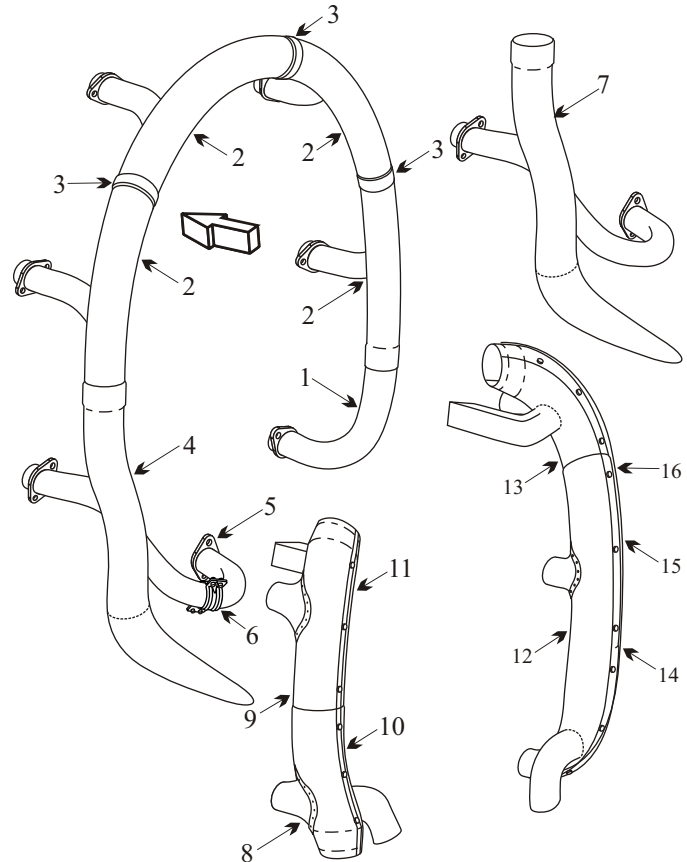

Exhaust Systems Engine Mounts Carb Air Boxes

Shrouds • Seats • Piston • Turbine • Radial • Vintage • And More...

CESSNA 190 WITH W-670 CONTINENTAL ENGINE

Item	Part Number	Description
1	0350125	EXHAUST SEGMENT CYL #4
2	0350144	EXHAUST SEGMENT CYL #1, #2, #3, #7
3	0350143	SLEEVE
4	0350185	EXHAUST OUTLET STACK
5	0350185-8	EXHAUST STACK
6	0350186-7	EXHAUST CLAMP
7	0350261	EXHAUST OUTLET STACK
8	0350242	HEAT MUFF LOWER LEFT HAND OUTER
9	0350202	HEAT MUFF UPPER LEFT HAND OUTER
10	0350212	HEAT MUFF LOWER LEFT HAND INNER
11	0350211	HEAT MUFF UPPER LEFT HAND INNER
12	0350218	HEAT MUFF LOWER RIGHT HAND INNER
13	0350246	HEAT MUFF UPPER RIGHT HAND INNER
14	0350220-7	HEAT MUFF LOWER RIGHT HAND OUTER
15	0350220-6	HEAT MUFF LOWER RIGHT HAND OUTER
16	0350247	HEAT MUFF UPPER RIGHT HAND OUTER
-	0350201	INTAKE UPPER LEFT HAND
-	0350213-6	INTAKE UPPER RIGHT HAND
-	0350135-7	DUCT CARB HEAT RIGHT HAND
-	0350135-6	DUCT CARB HEAT LEFT HAND
-	0350106	CARB AIR BOX ASSY

(toll free) 1-888-388-8803 1-780-447-5955 Fax: 1-780-447-5980
 sales@acornwelding.com parts@acornwelding.com www.acornwelding.com