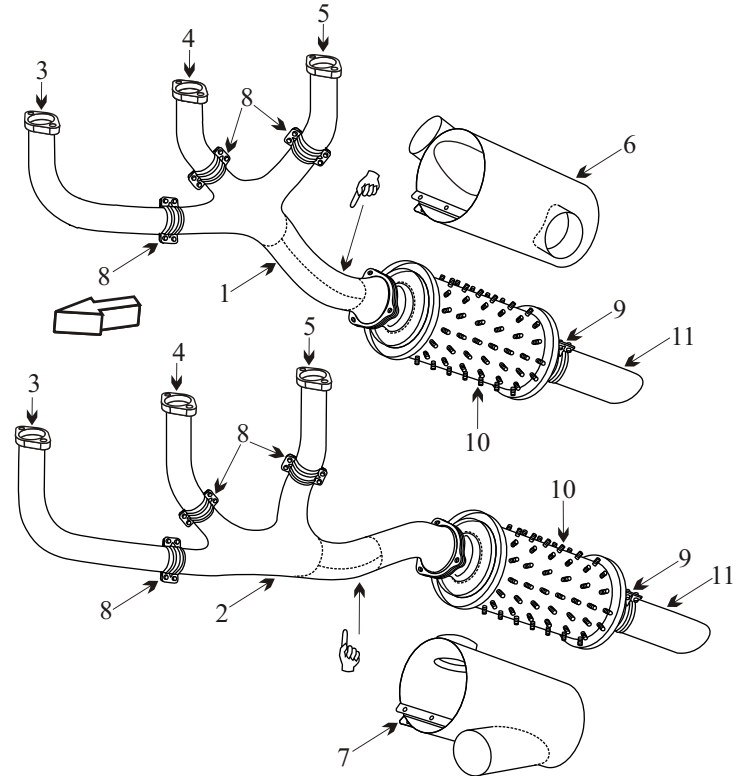

# Exhaust Systems Engine Mounts Carb Air Boxes

Shrouds • Seats • Piston • Turbine • Radial • Vintage • And More...

## CESSNA L19/0-1 BIRD DOG

Item	Part Number	Description
1	223-04	COLLECTOR RIGHT HAND
2	224-04	COLLECTOR LEFT HAND
3	223-01	RISER STACK FRONT
4	223-02	RISER STACK CENTER
5	223-03	RISER STACK REAR
6	225-015	SHROUD MUFFLER RIGHT HAND
7	225-025	SHROUD MUFFLER LEFT HAND
8	192-001	CLAMP
9	186-8	CLAMP
10	225-5	MUFFLER
11	225-3	TAILPIPE
-	627429	GASKET
-	022-250	SPRING KIT
-	0650111	CARB AIR BOX ASSY
-	0600434-1	ENGINE MOUNT

● To inspect this muffler, it is advisable to pressure test.

● Muffler requires baffles to be serviceable.

☞ This part has a hot area at the elbow. Inspect this area for black flaking metal and bulges.

(toll free) 1-888-388-8803 1-780-447-5955 Fax: 1-780-447-5980  
 sales@acornwelding.com parts@acornwelding.com www.acornwelding.com