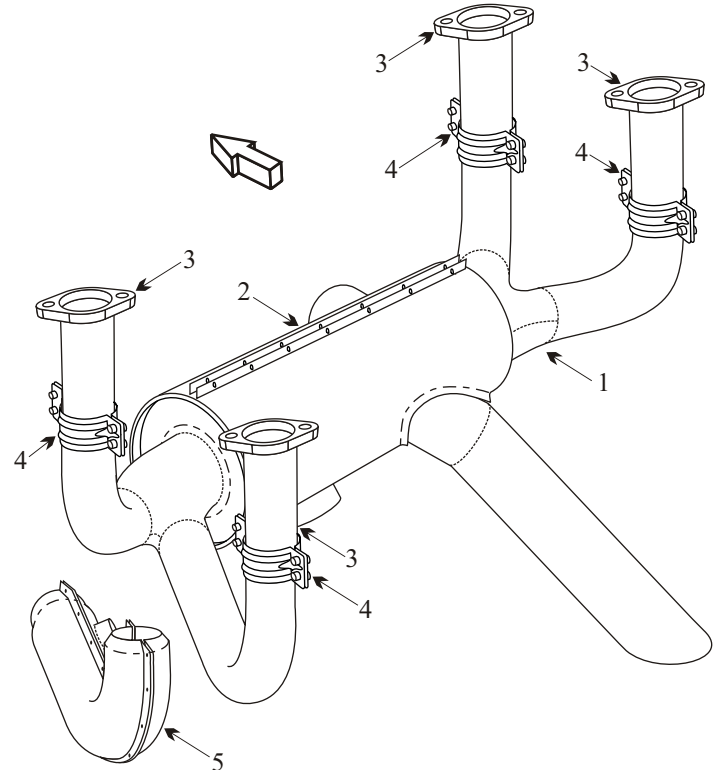

# Exhaust Systems Engine Mounts Carb Air Boxes

Shrouds • Seats • Piston • Turbine • Radial • Vintage • And More...

## AA1 YANKEE/CLIPPER

SN AA1-0001-0419 WITH LYCOMING O235 ENGINE

Item	Part Number	Description	
1 & 2	099001-007	MUFFLER & SHROUD	
1	099001-113	MUFFLER	
2	099001-114	SHROUD	
3	099001-102	RISER	
4	099005-401	CLAMP HALF	
5	503005-504	CARB HEAT ASSY	
-	77611	GASKET	
-	503005-503	CARB AIR TUBE ASSY	
-	501110-501	ENGINE MOUNT	SN 001 432 Except 348
-	501110-901	ENGINE MOUNT	
-	501110-502	ENGINE MOUNT	SN 348 Only
-	J-8113-5	SHOCK MOUNT	