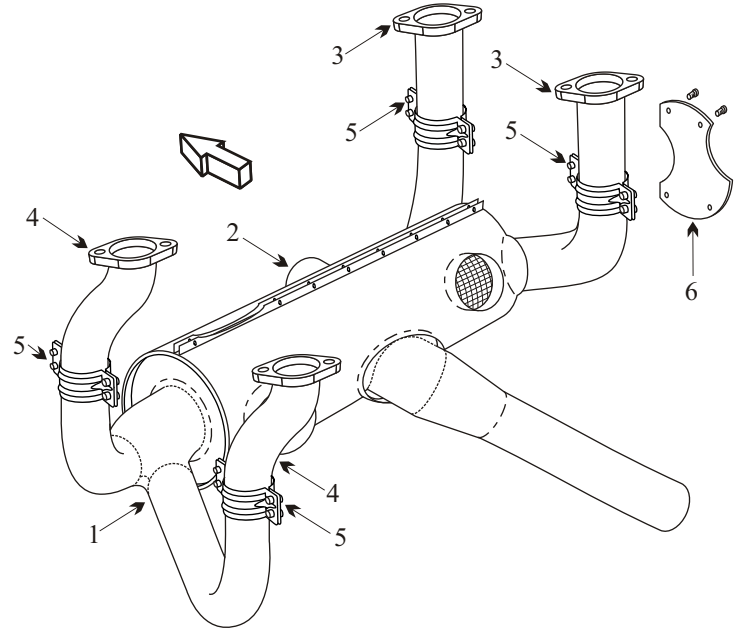

Exhaust Systems Engine Mounts Carb Air Boxes
Shrouds • Seats • Piston • Turbine • Radial • Vintage • And More...

AMERICAN GENERAL/GRUMMAN AA5B TIGER WITH LYCOMING O360 ENGINE

Item	Part Number	Description
1 & 2	099005-042	MUFFLER & SHROUD
1	099005-191	MUFFLER
2	099005-185	SHROUD
3	099001-102	RISER RIGHT HAND
4	099005-184	RISER LEFT HAND
5	099005-401	CLAMP HALF
6	099005-716	PLATE END
-	77611	GASKET
-	5503005-501	CARB AIR BOX ASSY
-	5501111-501	ENGINE MOUNT
-	J-9613-50	SHOCK MOUNT