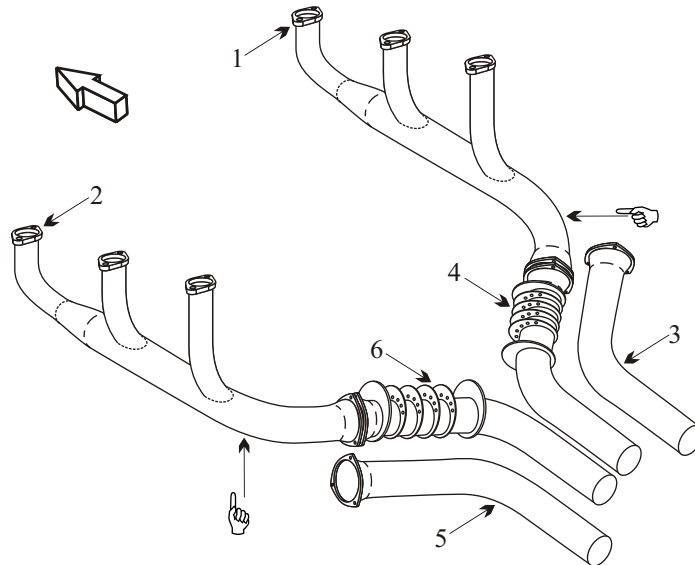

# Exhaust Systems Engine Mounts Carb Air Boxes

Shrouds • Seats • Piston • Turbine • Radial • Vintage • And More...

## HELIO COURIER/SUPER COURIER H391B/H395/H395A/H295

Item	Part Number	Description
1	395-061-001-02	EXHAUST STACK ASSY RIGHT HAND
1	391-060-181-0	EXHAUST STACK ASSY RIGHT HAND
2	395-061-001-50	EXHAUST STACK ASSY LEFT HAND
2	391-060-481-2	EXHAUST STACK ASSY LEFT HAND
3	395-061-001-54	TAILPIPE WITHOUT HEATER RH
4	395-061-001-38	TAILPIPE WITH HEATER RH
5	395-061-001-52	TAILPIPE WITHOUT HEATER LH
6	395-061-001-44	TAILPIPE WITH HEATER LH
-	77611	GASKET
-	295-064-601-0	CARB AIR BOX
-	395-060-401-30	ENGINE MOUNT ASSY
-	395-060-401-40	ENGINE MOUNT ASSY

- Inspect tailpipe for thinning and internal corrosion.
- Inspect the aft flange that is the main load bearer of the tailpipe.

☞ This part has a hot area at the elbow, inspect this area for black flaking metal and bulges.