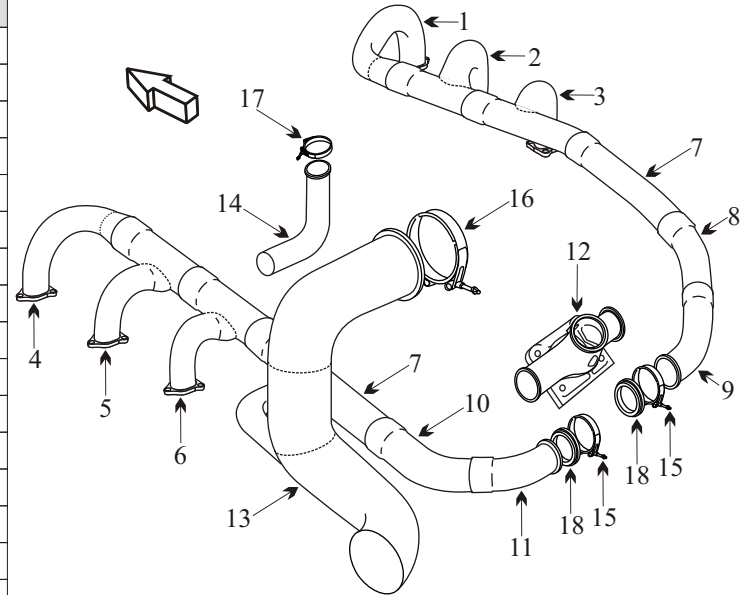

# Exhaust Systems Engine Mounts Carb Air Boxes

Shrouds • Seats • Piston • Turbine • Radial • Vintage • And More...

## TWIN COMMANDER 700

WITH LYCOMING TIO-540-R2AD ENGINE

Item	Part Number	Description
1	LW-10159	RISER RIGHT HAND FRONT CYL #1
2	LW-10160	RISER RIGHT HAND CENTER CYL #3
3	LW-10161	RISER RIGHT HAND REAR CYL #5
4	LW-10164	RISER LEFT HAND FRONT CYL #2
5	LW-10163	RISER LEFT HAND CENTER CYL #4
6	LW-10162	RISER LEFT HAND REAR CYL #6
7	LW-15849	PIPE EXHAUST FWD
8	LW-16621	PIPE RIGHT HAND CENTER
9	LW-16620	PIPE RIGHT HAND AFT
10	LW-16696	PIPE LEFT HAND CENTER
11	LW-16697	PIPE LEFT HAND AFT
12	LW-12437	TRANSITION
13	300-950009-21	TAILPIPE
14	300-950012-1	WASTEGATE PIPE
15	LW-12093-5	CLAMP
16	MV83152TJ472V	CLAMP TAILPIPE
-	24096-225N	GASKET WASTEGATE
17	LW-12093-6	CLAMP
18	78083	GASKET
19	LW-18302	BRACKET TURBO MOUNT
20	LW-18459	BRACKET TURBO SUPPORT ROD
21	LW-12435	BRACKET TURBO SUPPORT TOP
22	LW-16965	ROD TURBO SUPPORT LEFT
23	LW-18248	ROD TURBO SUPPORT RIGHT

- Inspect joints for freedom of movement and distortion.
- Inspect tailpipe for thinning and internal corrosion
- Inspect transition header for cracks

(toll free) 1-888-388-8803 1-780-447-5955 Fax: 1-780-447-5980  
 sales@acornwelding.com parts@acornwelding.com www.acornwelding.com