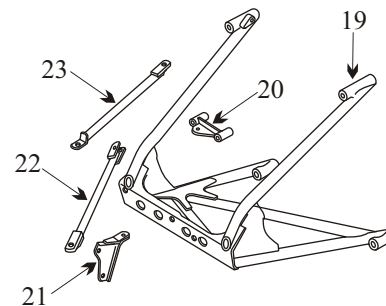

# Exhaust Systems Engine Mounts Carb Air Boxes

Shrouds • Seats • Piston • Turbine • Radial • Vintage • And More...

## TWIN COMMANDER 700

WITH LYCOMING TIO-540-R2AD ENGINE

Item	Part Number	Description
1	LW-10159	RISER RIGHT HAND FRONT CYL #1
2	LW-10160	RISER RIGHT HAND CENTER CYL #3
3	LW-10161	RISER RIGHT HAND REAR CYL #5
4	LW-10164	RISER LEFT HAND FRONT CYL #2
5	LW-10163	RISER LEFT HAND CENTER CYL #4
6	LW-10162	RISER LEFT HAND REAR CYL #6
7	LW-15849	PIPE EXHAUST FWD
8	LW-16621	PIPE RIGHT HAND CENTER
9	LW-16620	PIPE RIGHT HAND AFT
10	LW-16696	PIPE LEFT HAND CENTER
11	LW-16697	PIPE LEFT HAND AFT
12	LW-12437	TRANSITION
13	300-950009-21	TAILPIPE
14	300-950012-1	WASTEGATE PIPE
15	LW-12093-5	CLAMP
16	MV83152TJ472V	CLAMP TAILPIPE
-	24096-225N	GASKET WASTEGATE
17	LW-12093-6	CLAMP
18	78083	GASKET
19	LW-18302	BRACKET TURBO MOUNT
20	LW-18459	BRACKET TURBO SUPPORT ROD
21	LW-12435	BRACKET TURBO SUPPORT TOP
22	LW-16965	ROD TURBO SUPPORT LEFT
23	LW-18248	ROD TURBO SUPPORT RIGHT