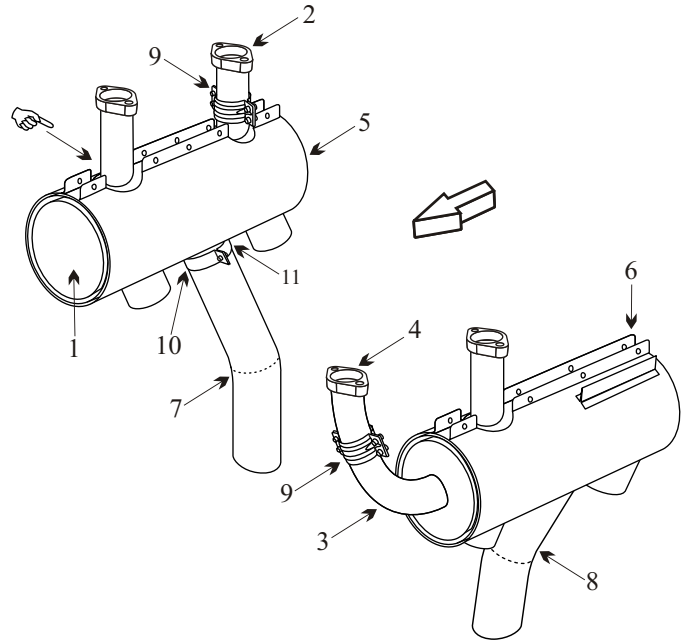

Cessna 150

AD 67-03-01

Applies to S/N's 17001 thru 15061328 with R/H heat exchanger muffler.

Inspect for cracks by pressure test.

Inspection required for each 100 Hrs of operation unless replaced.

- The muffler must have inner flame tubes still attached to be serviceable.

☞ Inspect the area where the riser attaches to the body of the muffler for cracks.

(toll free) 1-888-388-8803 1-780-447-5955 Fax: 1-780-447-5980
sales@acornwelding.com parts@acornwelding.com www.acornwelding.com