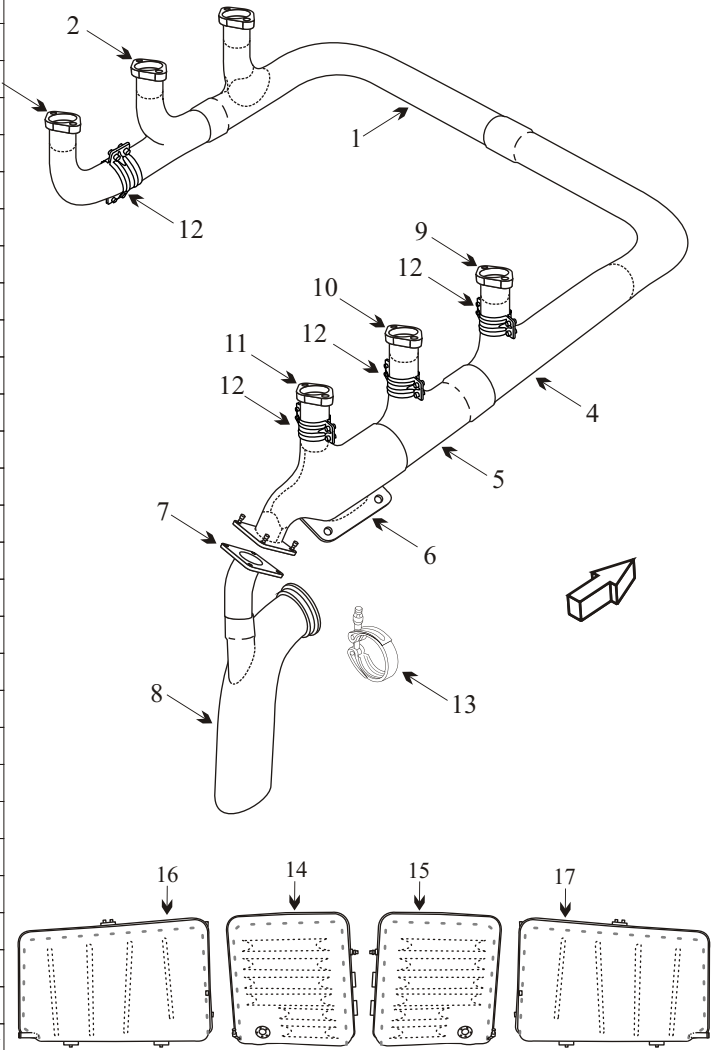

CESSNA T337 SKYMASTER SN 0569-01815

CESSNA T337P SKYMASTER SN P3370001-0225

FRONT ENGINE

Item	Part Number	Description
1	1555010-92	CROSSOVER CYL #6
2	1555010-79	STACK CYL #4
3	1555010-90	STACK CYL #2
4	1555010-21	CROSSOVER CYL #5
5	1555010-10	STACK CYL #3
6	1555010-101	HEADER
7	1555010-87	BYPASS ADAPTER
8	1554004-2	TAILPIPE
NS	1254000-5	TAILPIPE EXTENSION (Camera Install)
9	1555010-94	RISER RIGHT FRONT CYL #5
10	1555010-96	RISER RIGHT CENTER CYL #3
11	1555010-98	RISER RIGHT REAR CYL #1
12	1250860-29	CLAMP HALF
13	NH1000897-40	CLAMP TAILPIPE
NS	1550148-2	GASKET WASTEGATE
NS	970	GASKET
NS	1550276-1	DUCT ASSY HEATER OUTLET
NS	63288-4	GASKET TURBO INLET
NS	1550032-32	INDUCTION AIR BOX SN 00569 01193
NS	1550032-41	INDUCTION AIR BOX SN 01194 01815
NS	1550025-1	SUPPORT TURBO CHARGER REAR
NS	1550021-1	SUPPORT TURBO CHARGER FWD
NS	1451008-30	ENGINE MOUNT
NS	J-9613-31	SHOCK MOUNT
NS	VARIOUS	SEAT BASE
14	1516133-33	FUEL TANK LH INBOARD SN 33701672 & On Standard Range
15	1516133-34	FUEL TANK RH INBOARD SN 33701672 & On Standard Range
16	1516131-33	FUEL TANK LH OUTBOARD SN 33701672 & On Standard Range
17	1516131-34	FUEL TANK RH OUTBOARD SN 33701672 & On Standard Range

● Inspect joints for freedom of movement and distortion.

● Inspect under clamps for corrosion, poor fit or cracks.

P337001 - P3370193

Item	Part Number	Description	Item	Part Number	Description
18	1516131-1	FUEL TANK LEFT HAND MID	22	1516131-2	FUEL TANK RIGHT HAND MID
19	1516132-1	FUEL TANK LEFT HAND OUTBOARD	23	1516132-2	FUEL TANK RIGHT HAND OUTBOARD
20	1516057-1	FUEL TANK LEFT HAND INBOARD SN 337001 3370148	24	1516057-2	FUEL TANK RIGHT HAND INBOARD SN 337001 3370148
20	1516057-17	FUEL TANK LEFT HAND INBOARD SN 3370149 3370193	24	1516057-18	FUEL TANK RIGHT HAND INBOARD SN 3370149 3370193
21	1426014-13	SUMP ASSY LEFT HAND	25	1426014-12	SUMP ASSY RIGHT HAND