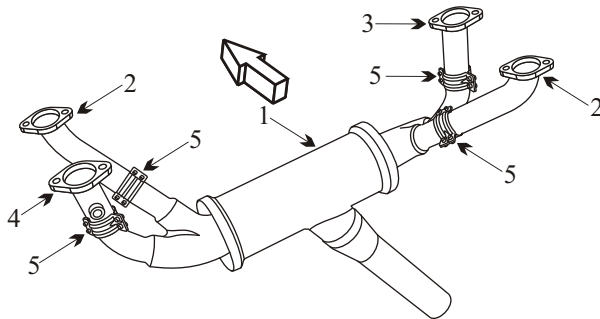

Exhaust Systems Engine Mounts Carb Air Boxes

Shrouds • Seats • Piston • Turbine • Radial • Vintage • And More...

DIAMOND DA20 ECLIPSE/EVOLUTION

WITH 10 240 CONTINENTAL ENGINE

Item	Part Number	Description
	DC0001	EXHAUST SYSTEM COMPLETE
1	DC0001-1	MUFFLER
2	DC0001-2B	RISER (2 OF)
3	DC0001-3B	RISER
4	DC0001-5B	RISER
5	192-001	RISER CLAMPS
-	DC0001-4	SHROUD

- Inner flame tubes must be attached for the muffler to be serviceable.

(toll free) 1-888-388-8803 1-780-447-5955 Fax: 1-780-447-5980
sales@acornwelding.com parts@acornwelding.com www.acornwelding.com

©2010 Acorn Welding Ltd.