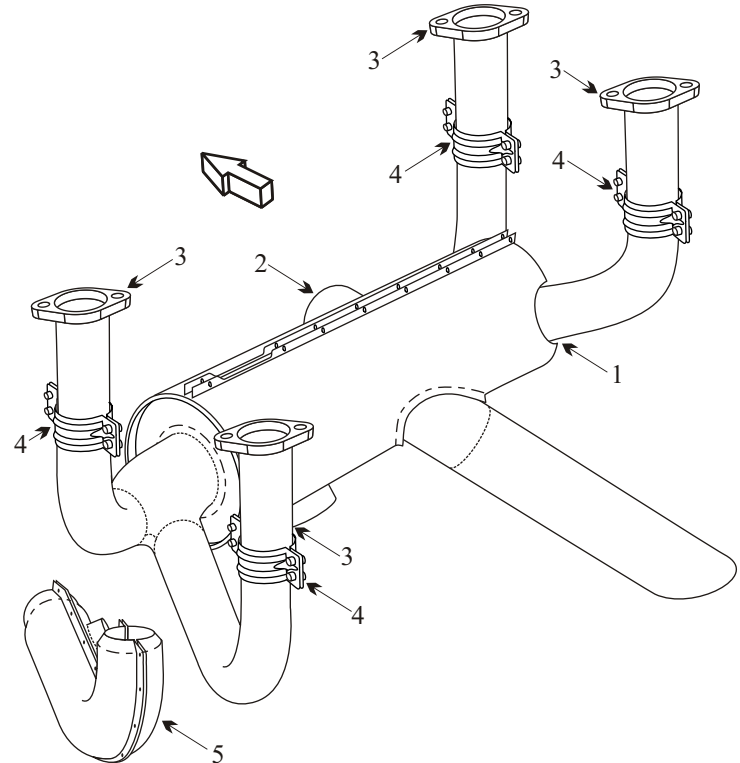

Exhaust Systems Engine Mounts Carb Air Boxes

Shrouds • Seats • Piston • Turbine • Radial • Vintage • And More...

AMERICAN GENERAL

AA1 YANKEE SN AA1-0348, AA1 420-0459

AA1A TRAINER SN AA1A-0001-0470/

AA1B TRAINER SN AA1B 001 AND ON

AA1C TCAT/LYNX ALL SN WITH LYCOMING O235 ENGINE

Item	Part Number	Description
1	099001-137	MUFFLER
2	099001-114	SHROUD
3	099001-102	RISER
4	099005-401	CLAMP HALF
5	50-3005-504	CARB HEAT ASSY
-	77611	GASKET
-	50-3005-503	CARB AIR TUBE ASSY
-	501110-502	ENGINE MOUNT
-	J-8113-5	SHOCK MOUNT