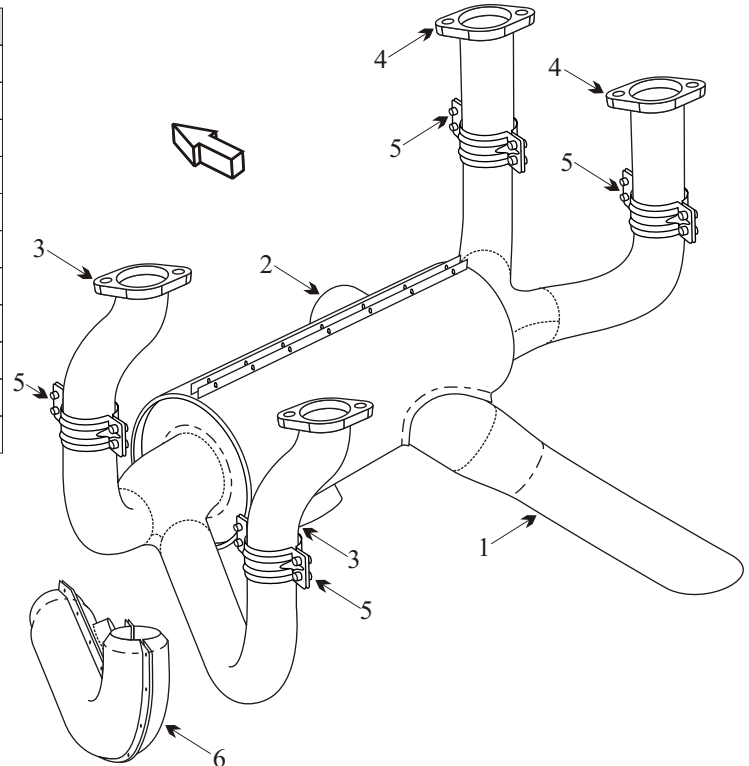

# Exhaust Systems Engine Mounts Carb Air Boxes

Shrouds • Seats • Piston • Turbine • Radial • Vintage • And More...

**AMERICAN GENERAL/GRUMMAN AA5 TRAVELER**  
**SN AA5-0641-0834 / AA5A CHEETAH AA5A-001-0900**  
**WITH LYCOMING O320 ENGINE**

Item	Part Number	Description
1&2	099001-041	MUFFLER & SHROUD
1	099005-195	MUFFLER
2	099005-197	SHROUD
3	099001-102	RISER LEFT HAND
4	099005-194	RISER RIGHT HAND
5	099005-401	CLAMP HALF
6	503005-504	CARB HEAT ASSY
-	77611	GASKET
-	5503005-501	CARB AIR BOX ASSY
-	5501110-501	ENGINE MOUNT
-	J-7402-24	SHOCK MOUNT