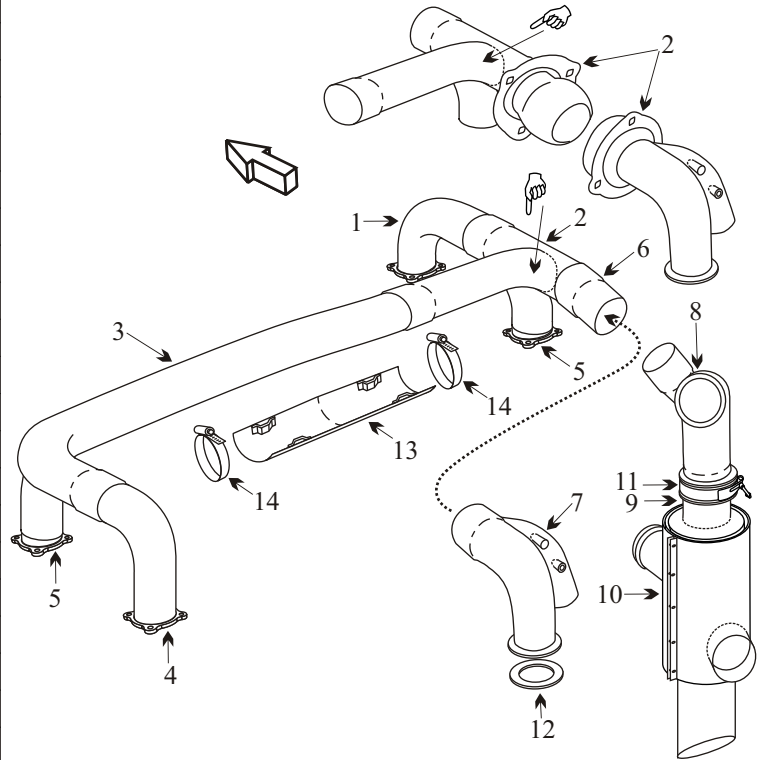

# Exhaust Systems Engine Mounts Carb Air Boxes

Shrouds • Seats • Piston • Turbine • Radial • Vintage • And More...

## COMMANDER AIRCRAFT 1 12 TC/1 12 TC-A PARTENAVIA/VULCAN AIR P68-TC OBSERVER

Item	Part Number	Description
1	LW-14001	EXHAUST PIPE CYL #1
2	LW-15689	EXHAUST PIPE CYL #3
2	LW-14003	EXHAUST PIPE CYL #3 (SEE SI 1363)
3	LW-14002	EXHAUST PIPE CYL #2
4	LW-14004	EXHAUST PIPE CYL #4
5	LW-11400	ADAPTER PIPE
6	LW-15690	PIPE INTERMEDIATE
7	LW-16863	TRANSITION ASSY
8	LW-19347	TAILPIPE (P68-TC ONLY)
8	LW-15887	TAILPIPE (112TC ONLY)
9	8290-1	MUFFLER
10	8290-23	MUFFLER SHROUD
11	LW-13464	CLAMP
12	LW-14485	GASKET
-	LW-13938	GASKET
13	LW-13997	HEAT SHIELD
14	LW-15592-8-24	HOSE CLAMP
-	615042-501	INDUCTION AIR BOX
-	48838-503	ENGINE MOUNT
-	J-9613-40	SHOCK MOUNT 2 REQ
-	J-9613-53	SHOCK MOUNT 2 REQ

 This part has a hot area at the elbow, inspect this area for black flaking metal and bulges.

- Inspect joints for freedom of movement and distortion.

(toll free) 1-888-388-8803 1-780-447-5955 Fax: 1-780-447-5980  
 sales@acornwelding.com parts@acornwelding.com www.acornwelding.com