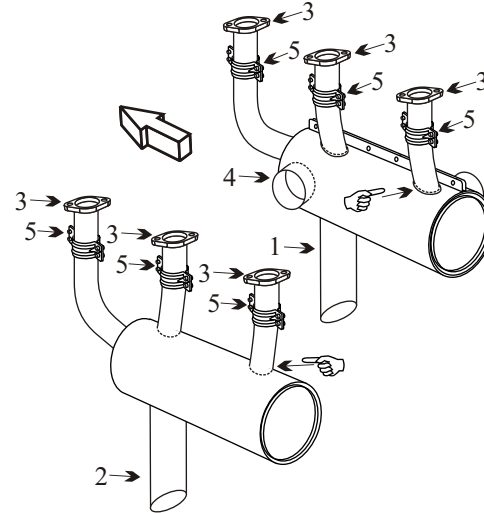

Exhaust Systems Engine Mounts Carb Air Boxes

Shrouds • Seats • Piston • Turbine • Radial • Vintage • And More...

ROCKWELL COMMANDER 114/114A/114B/115 WITH LYCOMING IO 540 ENGINE

Item	Part Number	Description
1	645001-501	MUFFLER RIGHT HAND
2	645000-501	MUFFLER LEFT HAND
3	599-6	RISER
4	8289-104	SHROUD RIGHT HAND
5	099005-401	CLAMP HALF
-	77611	GASKET
-	615054-501	CARB AIR BOX SN 14150 14233
-	615054-503	CARB AIR BOX SN 14234 and on
-	62-5000-401	ENGINE MOUNT
-	J-3804-28	SHOCK MOUNT

- Inspect muffler for blisters or bulges under heat shroud.
- ☞ Inspect the area where riser attaches to the body of the muffler for cracks.

(toll free) 1-888-388-8803 1-780-447-5955 Fax: 1-780-447-5980
sales@acornwelding.com parts@acornwelding.com www.acornwelding.com